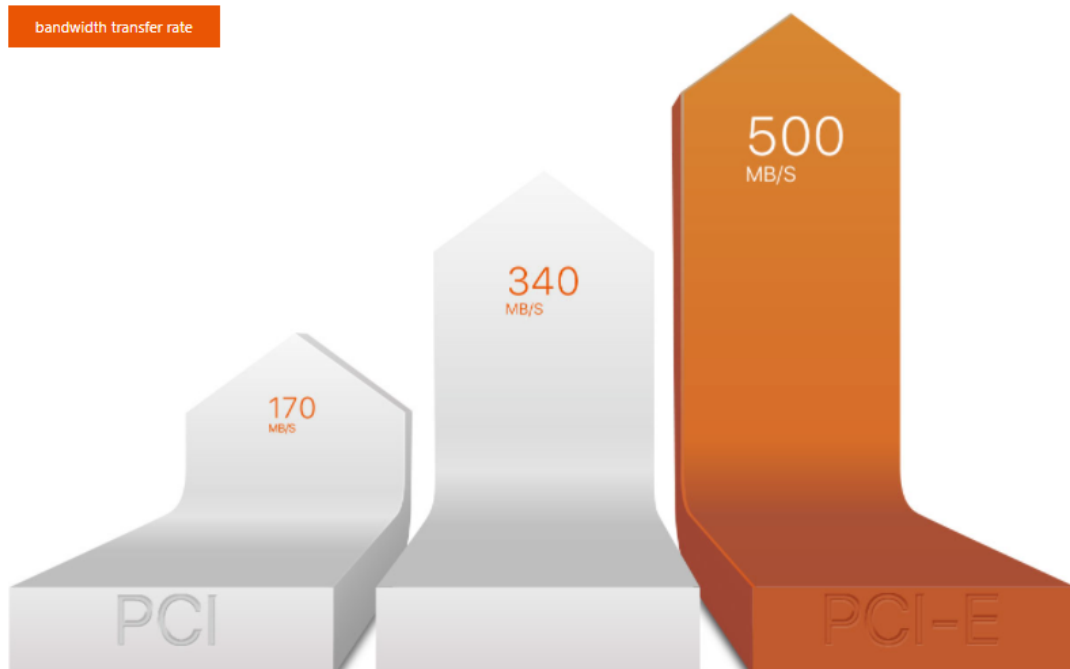

Tenda Wireless Dongle N300 300Mbps PCI Express Adapter with 2 High Gain Antennas for desktop PC?W322E?

Brand: Tenda
Model: TD-N300-300M
Stock: 2-3 Days
SKU: 200121

Wireless N PCI Express 2.0(x1) Adapter W322E allows you to connect a desktop computer to a wireless network and access high-speed Internet connection. Comply with IEEE 802.11n, they provide wireless speed up to 300Mbps, which is beneficial for the online gaming or even HD video streamin

Fast & Reliable

Wireless N300 PCI Express Adapter

More bandwidth

500 MB/s effective data rate outperforms traditional PCI-E adapter by 3 times.

Up to 300 Mbps Data Rate

Wireless N speed up to 300 Mbps makes it ideal for smooth video streaming and online gaming.