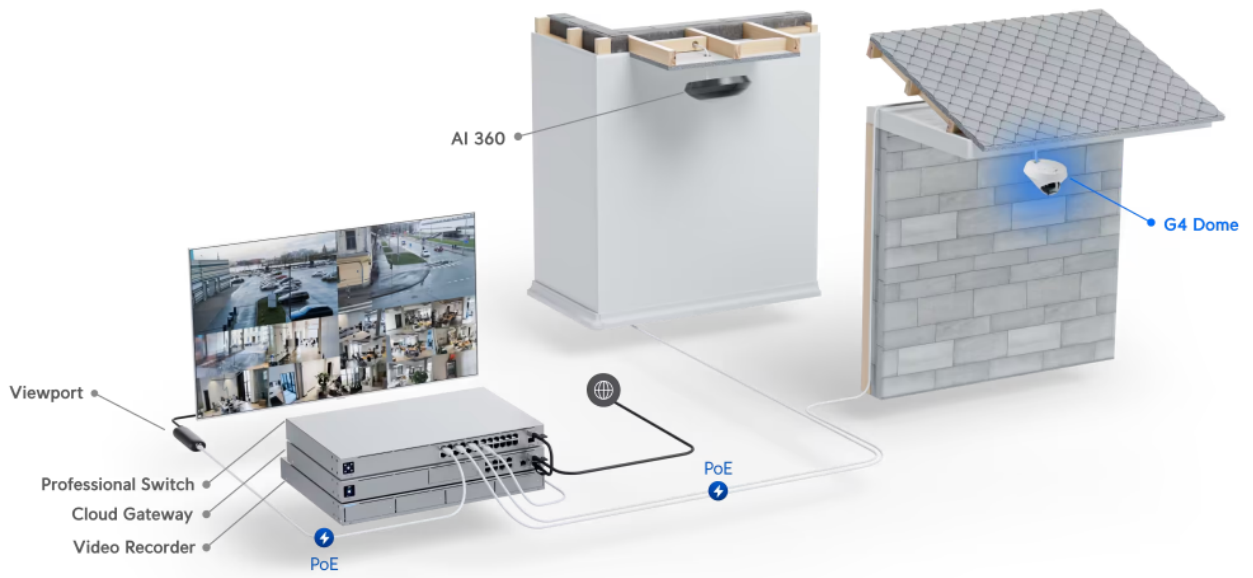

Mechanical