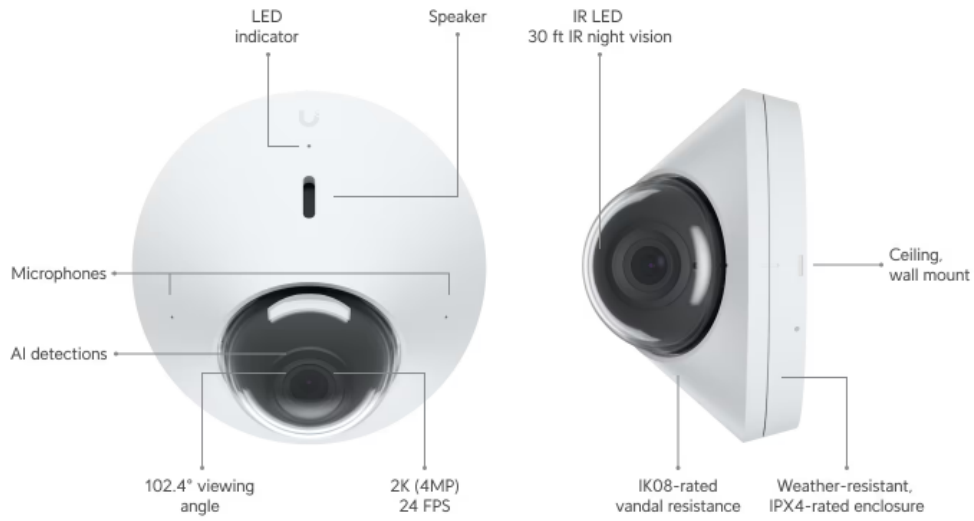

Mechanical